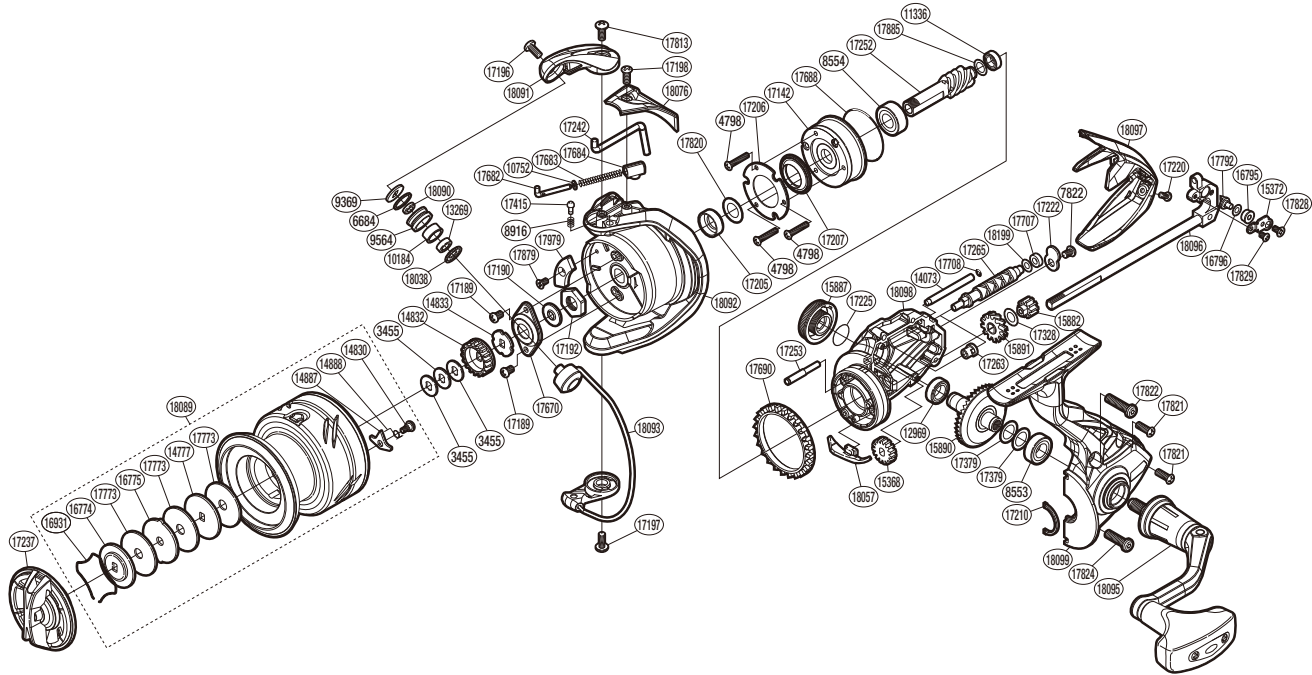

SHIMANO

ULTEGRA S A-RB

ULT-4000XGFB

Please note that the number of adjusting washers may not be the same as shown in the exploded views.
(51SF03H043X) (Adjustment will vary with each individual product.)