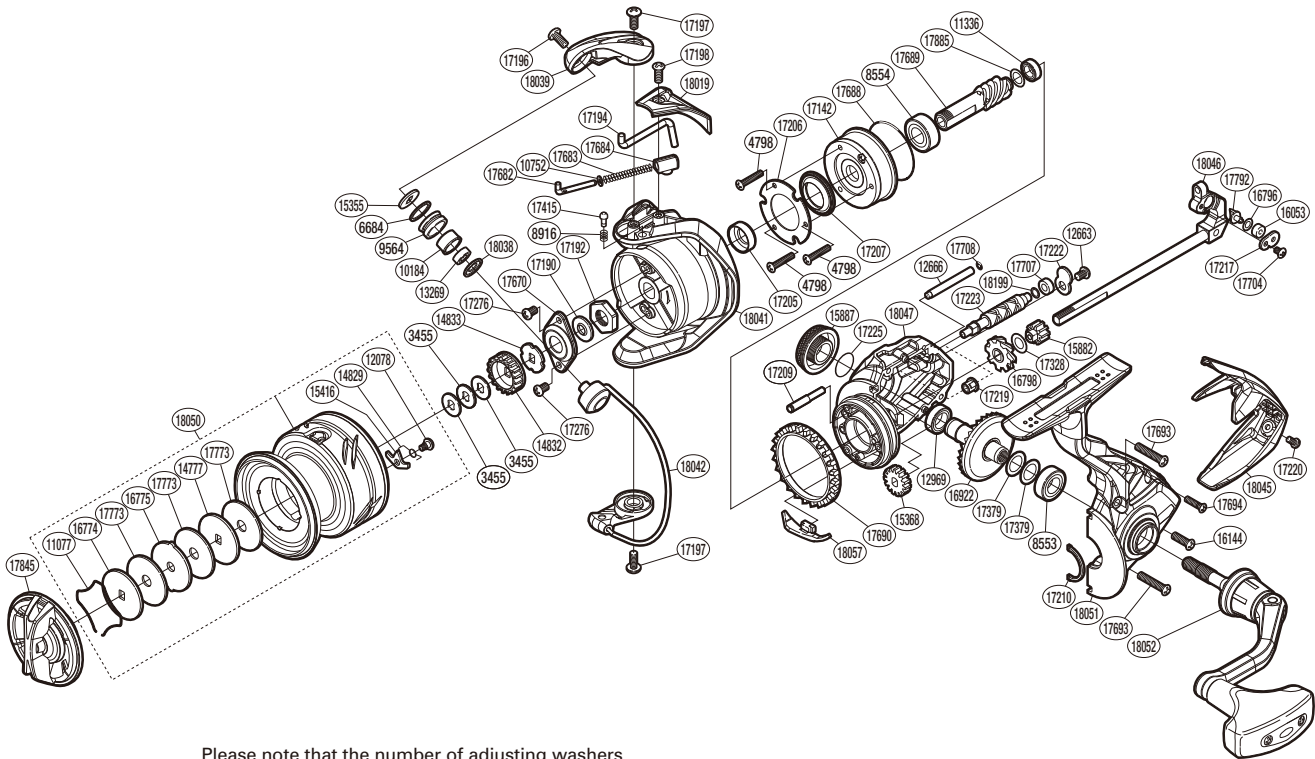

SHIMANO

ULTEGRA S A-RB

ULT-C3000FB

Please note that the number of adjusting washers may not be the same as shown in the exploded views.

(51SF03E029X) (Adjustment will vary with each individual product.)

Part No.	Description	Part No.	Description	Part No.	Description
RD 3455	Spool Washer	RD16796	Spacer	RD17688	O Ring
RD 4798	Screw	RD16798	Idle Gear B (Large)	RD17689	Pinion Gear
RD 6684	Line Roller Spacer	RD16922	Drive Gear	RD17690	Friction Ring
RD 8553	Ball Bearing	RD17142	Roller Clutch Assembly	RD17693	Screw
RD 8554	Ball Bearing	RD17190	Bearing Water Proof	RD17694	Screw
RD 8916	Click Spring	RD17192	Rotor Nut	RD17704	Screw
RD 9564	Line Roller	RD17194	Bail Trip Lever	RD17707	Worm Bushing
RD10184	Line Roller Bushing	RD17196	Screw	RD17708	O Ring
RD10752	Bail Spring Guide A Support	RD17197	Screw	RD17773	Drag Washer
RD11077	Drag Washers Retainer	RD17198	Screw	RD17792	Oscillating Pawl
RD11336	Ball Bearing	RD17205	Rotor Ring	RD17845	Drag Knob
RD12078	Screw	RD17206	Roller Clutch Reinforce	RD17885	Washer
RD12663	Screw	RD17207	Roller Clutch Water Proof	RD18019	Bail Spring Cover
RD12666	Oscillating Guide A	RD17209	Idle Gear B Shaft	RD18038	Line Roller Support B
RD12969	Ball Bearing	RD17210	Flange Water Proof	RD18039	Bail Arm
RD13269	Ball Bearing	RD17217	Oscillating Pawl Cover	RD18041	Rotor
RD14777	Key Washer	RD17219	Worm Bushing (Front)	RD18042	Bail Assembly
RD14829	Drag Click Spring	RD17220	Screw	RD18045	Rear Protector
RD14832	Spool Support A	RD17222	Worm Shaft Retainer	RD18046	Main Shaft Assembly
RD14833	Spool Support B	RD17223	Worm Shaft	RD18047	Body
RD15355	Line Roller Washer	RD17225	O Ring	RD18050	Spool Assembly
RD15368	Idle Gear	RD17276	Screw	RD18051	Side Cover
RD15416	Drag Click	RD17328	Washer	RD18052	Handle Assembly
RD15882	Idle Gear B (Small)	RD17379	Washer	RD18057	Bail Trip Strike
RD15887	Handle Screw Cap	RD17415	Click Pin	RD18199	Washer
RD16053	Oscillating Slider Bushing	RD17670	Rotor Nut Lock Plate		
RD16144	Screw	RD17682	Bail Spring Guide A		
RD16774	Key Washer	RD17683	Bail Spring		
RD16775	Eared Washer	RD17684	Bail Spring Seat	RD18054	Anti Line Slip Sticker